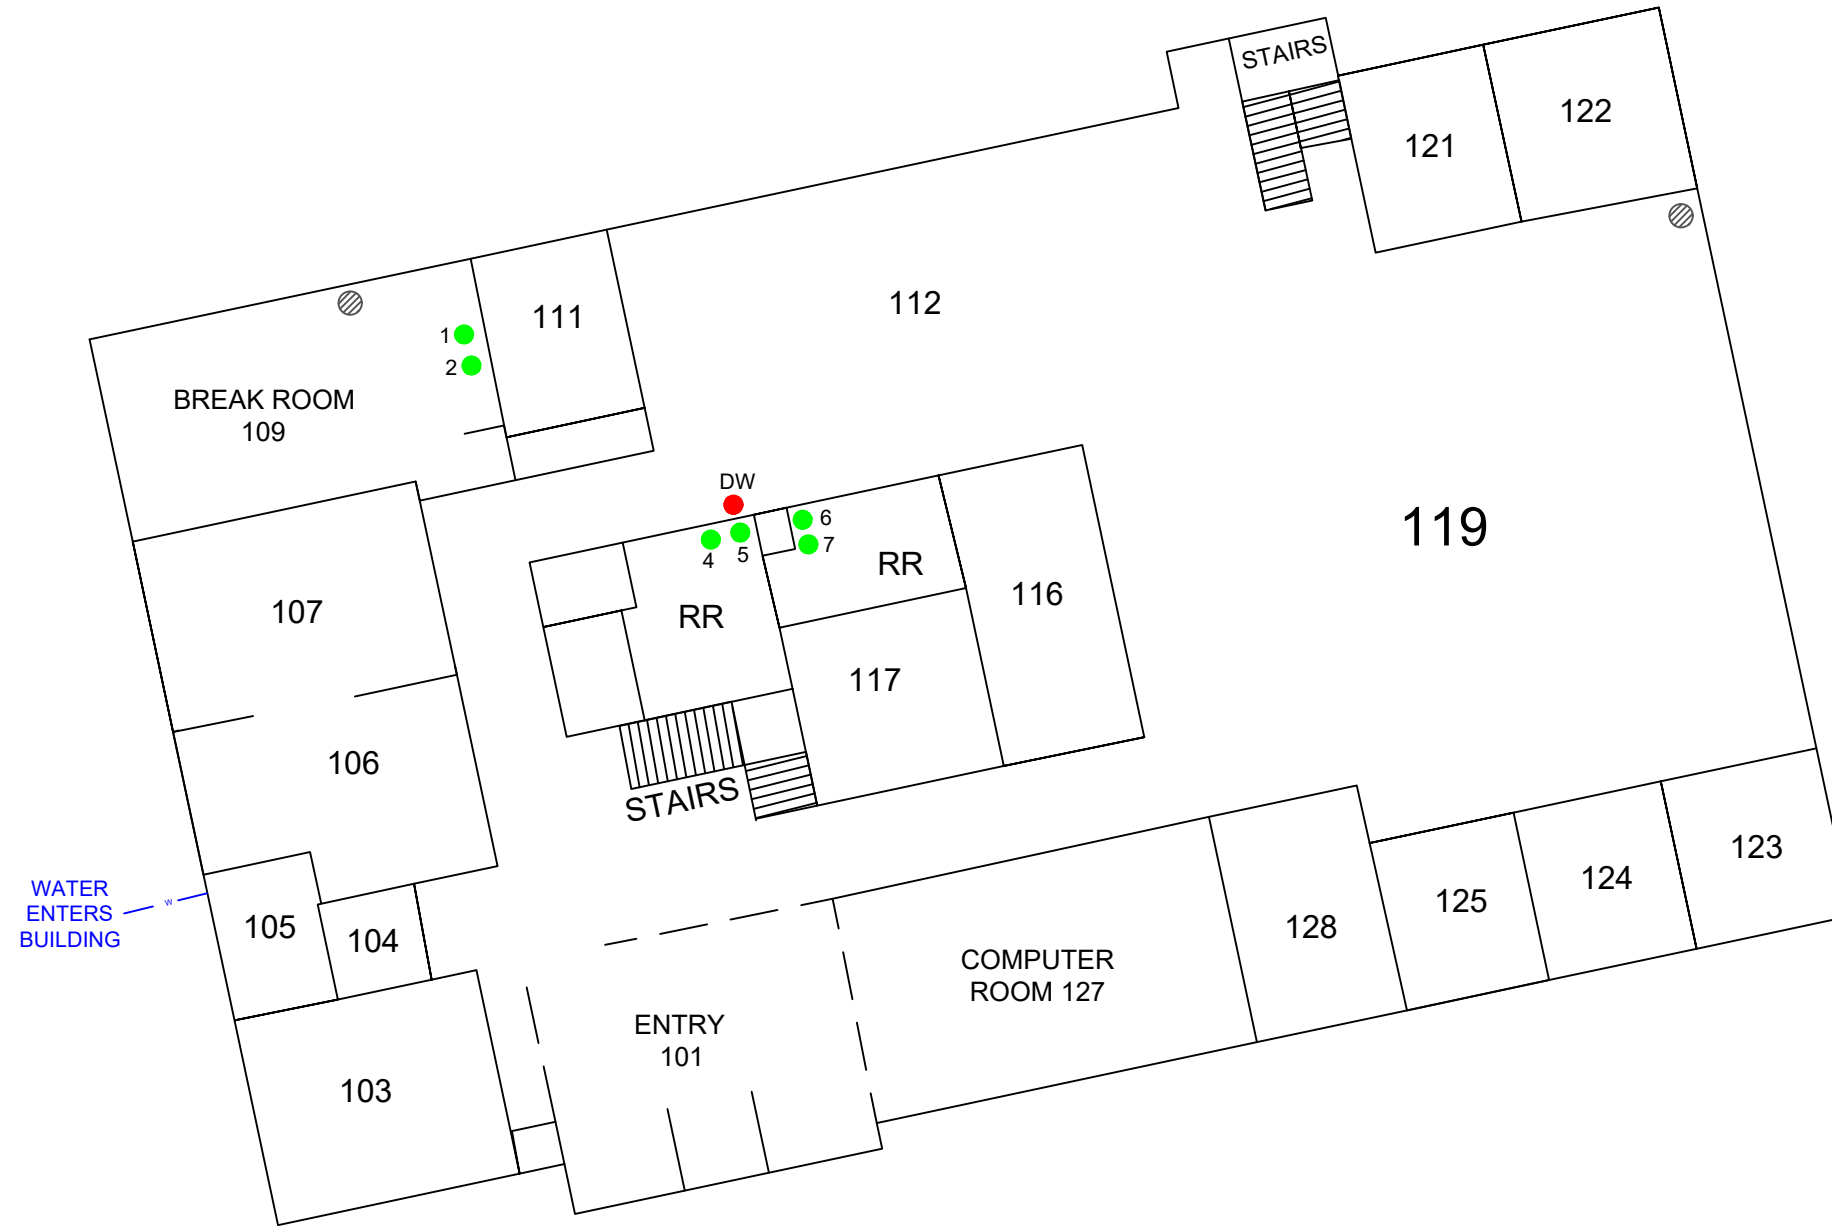

FIRST FLOOR

LEGEND

APPROXIMATE OUTLET LOCATIONS:

- OUTLET (FAUCET)
- OUTLET (DRINKING WATER)
- NON-OPERATIONAL OUTLET
- X JANITORS FAUCET

- BF BATHROOM FAUCET
- CF CLASSROOM FAUCET
- SF SHOWER FAUCET
- DW DRINKING WATER
- RR RESTROOM
- ⊗ SERVICED BY WATER DISTRIBUTOR (NOT SAMPLED)

FIGURE
1

SECOND FLOOR

LEGEND

APPROXIMATE OUTLET LOCATIONS:	
● OUTLET (FAUCET)	BF BATHROOM FAUCET
● OUTLET (DRINKING WATER)	CF CLASSROOM FAUCET
● NON-OPERATIONAL OUTLET	SF SHOWER FAUCET
X JANITORS FAUCET	DW DRINKING WATER
	RR RESTROOM
	⊗ SERVICED BY WATER DISTRIBUTOR (NOT SAMPLED)